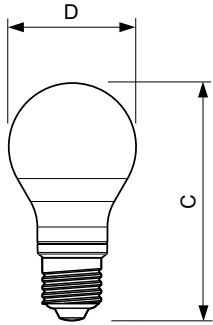

Controls and Dimming	
Dimmable	No

Mechanical and Housing	
Bulb Finish	Frosted

Approval and Application	
Energy Efficiency Label (EEL)	A++
Energy Consumption kWh/1000 h	7 kWh

Product Data	
Full product code	871869647218701
Order product name	LED classic 60W A60 E27 WW FR ND 1CT/10

Dimensional drawing

Bulb A60 220~240V 7W 806lm 2700K E27 ND

Product	D	C
LED classic 60W A60 E27 WW FR ND 1CT/10	60 mm	110 mm

Photometric data

LED Lamps, LEDClassic 60W A60 E27 2700K 806lm

LED Lamps, LEDClassic 60W A60 E27 2700K 806lm FR