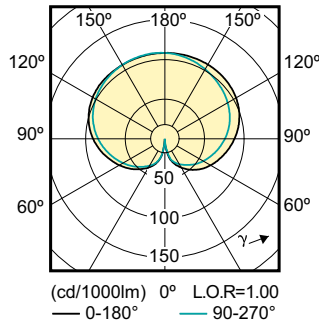

Dimensional drawing

Bulb A60 220~240V 7W 806lm 2700K E27 ND

Product	D	C
LED classic 60W A60 E27 WW FR ND 1CT/10	60 mm	110 mm

Photometric data

LED Lamps, LEDClassic 60W A60 E27 2700K 806lm

LED Lamps, LEDClassic 60W A60 E27 2700K 806lm FR

INCA 60W 1xInca 230V AC	
1 x 806 lm	
Beam intensity diagram	Quantity estimation diagram
Utilization factor table	Luminance Table

LED Lamps, LEDClassic 60W A60 E27 2700K 806lm FR

Classic frosted LED Lamps